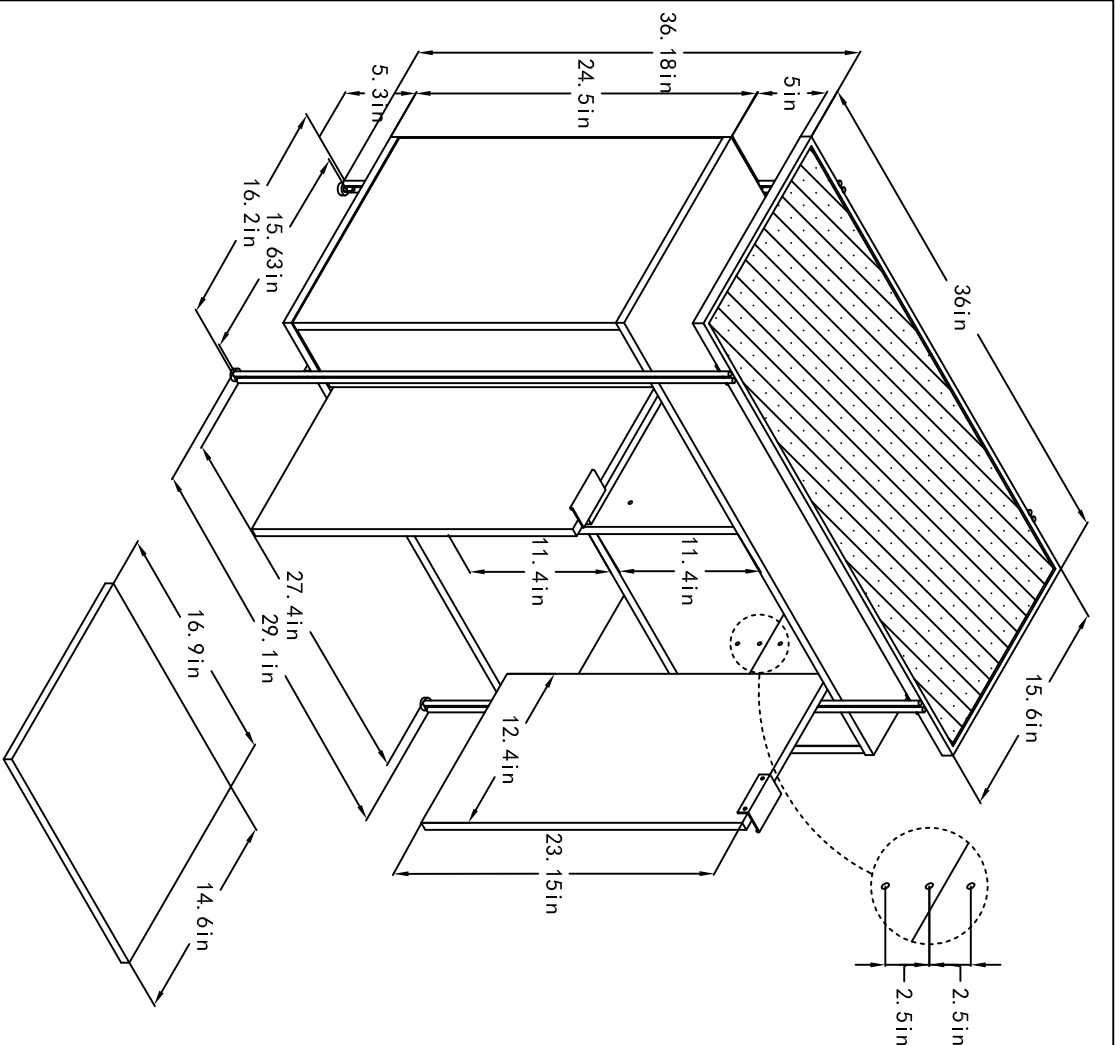

3795911COM Beverage Cabinet

Maximum Weight Capacities
Unit Weight: 72.16 lbs. (32.8kg)