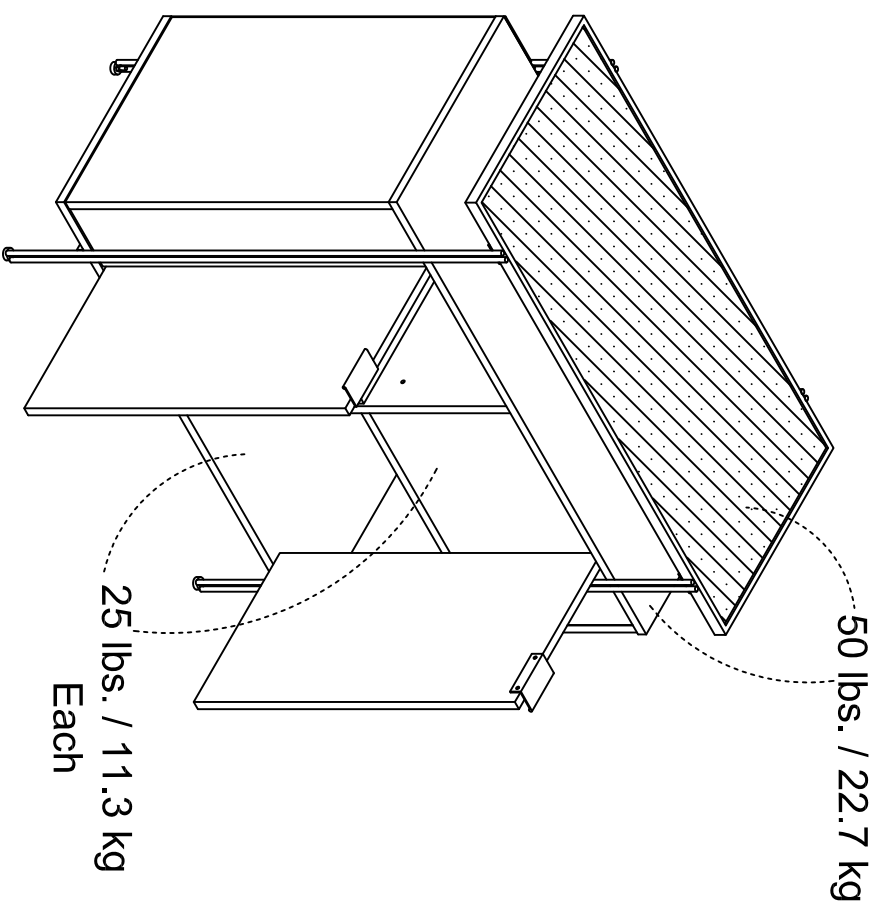

3795911COM Beverage Cabinet

Maximum Weight Capacities
Unit Weight: 72.16 lbs. (32.8kg)